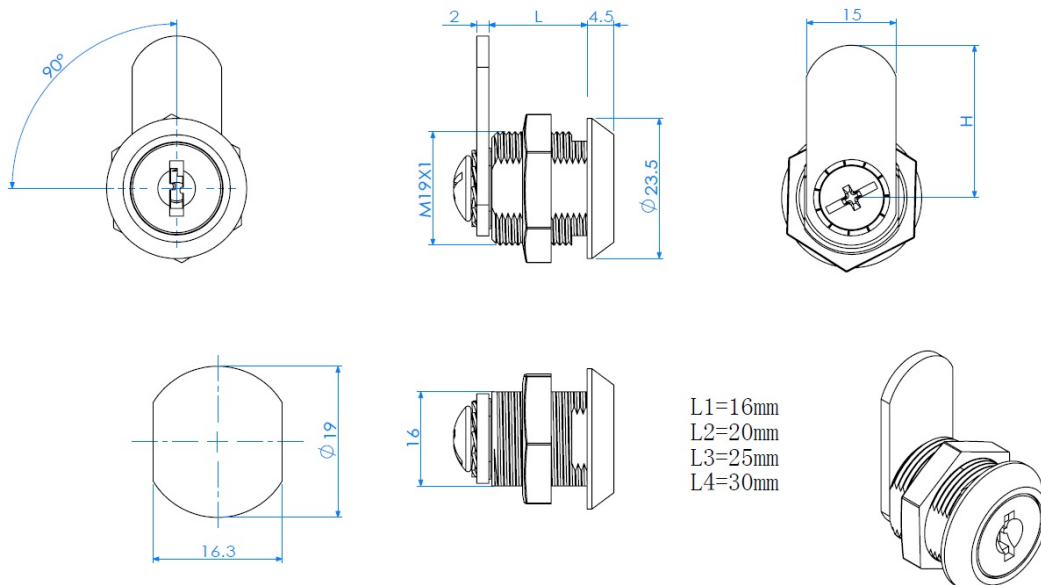

PRODUCT SHEET

Description:

Cam Lock 1916A, 90DG, Straight Cam No. A01, CPL, CK SISO

Item number:

14.04.468-0

Units	Box	Carton	HS Code	Barcode
Pcs.	12	240	8301300000	
				5704866041652

SISO A/S

Mileparken 11
DK-2740 Skovlunde
Denmark
VAT: DK 24786013